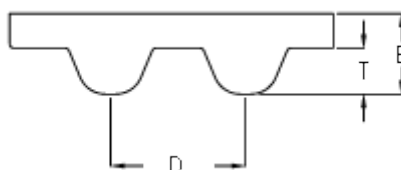

Data Sheet

Article number: 602932750481

Description: Gates timing belt POWERGRIP®
GTX 2240 8MX 20

Measures

D (Pitch)	= 8
Height B mm	= 5.6
Height T mm	= 3.4
Length	= 2240
Number of teeth	= 280
Type	= 2240 8MX 20
Width	= 20